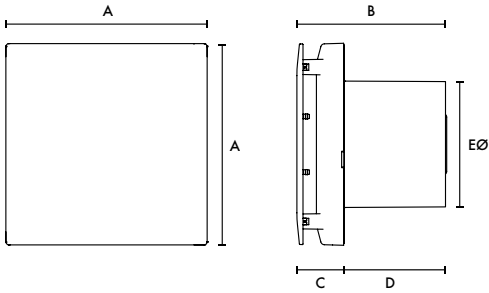

Model	Stock Ref
VASF100HTV (closed grille)	479087
VASF100HTV0 (open grille)	495702

Dimensions (mm)

Closed Grille

Open Grille

Grille	A	B	C	D	EØ
Closed	160	117	37	80	99
Open	160	117	22	80	99

Weight 0.7kg

Performance Guide