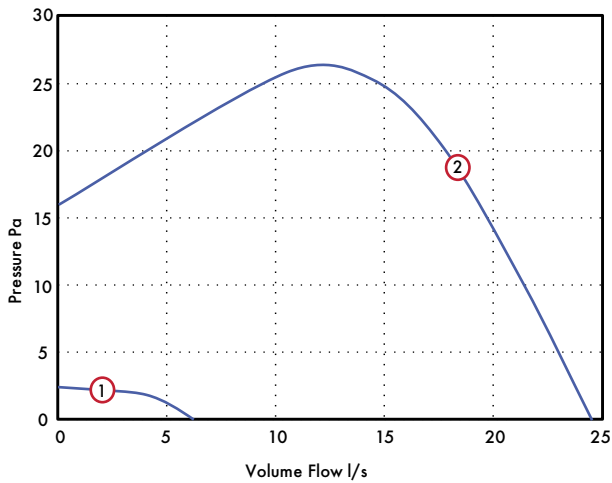

Model	Stock Ref
VASF100HTV (closed grille)	479087
VASF100HTV0 (open grille)	495702

Dimensions (mm)

Closed Grille

Open Grille

Grille	A	B	C	D	EØ
Closed	160	117	37	80	99
Open	160	117	22	80	99

Weight 0.7kg

Performance Guide

Closed Grille

	Model	Speed	l/s	Watts	Warranty (years)
Variable Speed	VASF100BV/TV/HTV	1 Min	6	1.7	5
		2 Max	24	7.5	
Variable Speed	VASF100TC/HTC	Adjustable Trickle	6 - 15	1.7 - 7.5	5
		Boost	Adjustable Trickle + 10 (Up to a max of 22 installed)	7.5	

Open Grille

	Model	Speed	l/s	Watts	Warranty (years)
Variable Speed	VASF100BVO/TVO/HTVO	3 Min	6	1.7	5
		4 Max	27	7.5	
Variable Speed	VASF100TCO/HTCO	Adjustable Trickle	6 - 19	1.7 - 7.5	5
		Boost	Adjustable Trickle + 10 (Up to a max of 22 installed)	7.5	