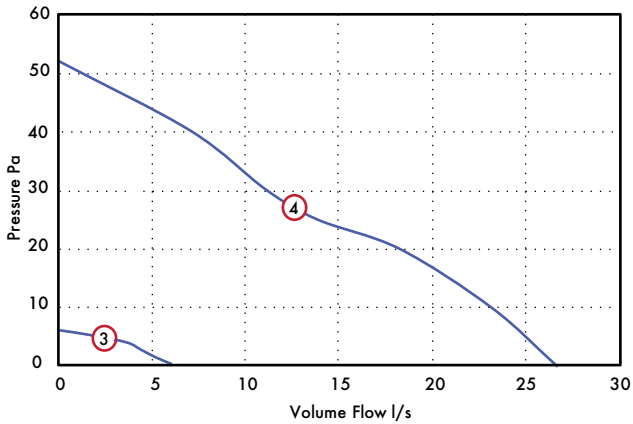

Model	Stock Ref
VASF100HTV (closed grille)	479087
VASF100HTV0 (open grille)	495702

Dimensions (mm)

Closed Grille

Open Grille

Grille	A	B	C	D	EØ
Closed	160	117	37	80	99
Open	160	117	22	80	99

Weight 0.7kg

Performance Guide

Closed Grille

	Model	Speed	l/s	Watts	Warranty (years)
Variable Speed	VASF100BV/TV/HTV	1 Min	6	1.7	5
		2 Max	24	7.5	
Variable Speed	VASF100TC/HTC	Adjustable Trickle	6 - 15	1.7 - 7.5	5
		Boost	Adjustable Trickle + 10 (Up to a max of 22 installed)	7.5	

Open Grille

	Model	Speed	l/s	Watts	Warranty (years)
Variable Speed	VASF100BVO/TVO/HTVO	3 Min	6	1.7	5
		4 Max	27	7.5	
Variable Speed	VASF100TCO/HTCO	Adjustable Trickle	6 - 19	1.7 - 7.5	5
		Boost	Adjustable Trickle + 10 (Up to a max of 22 installed)	7.5	