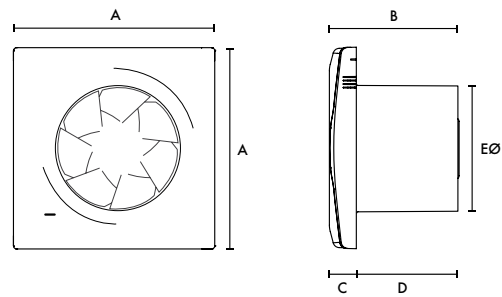

Model	Stock Ref
VASF100HTV (closed grille)	479087
VASF100HTV0 (open grille)	495702

Dimensions (mm)

Closed Grille

Open Grille

Grille	A	B	C	D	EØ
Closed	160	117	37	80	99
Open	160	117	22	80	99

Weight 0.7kg

Performance Guide